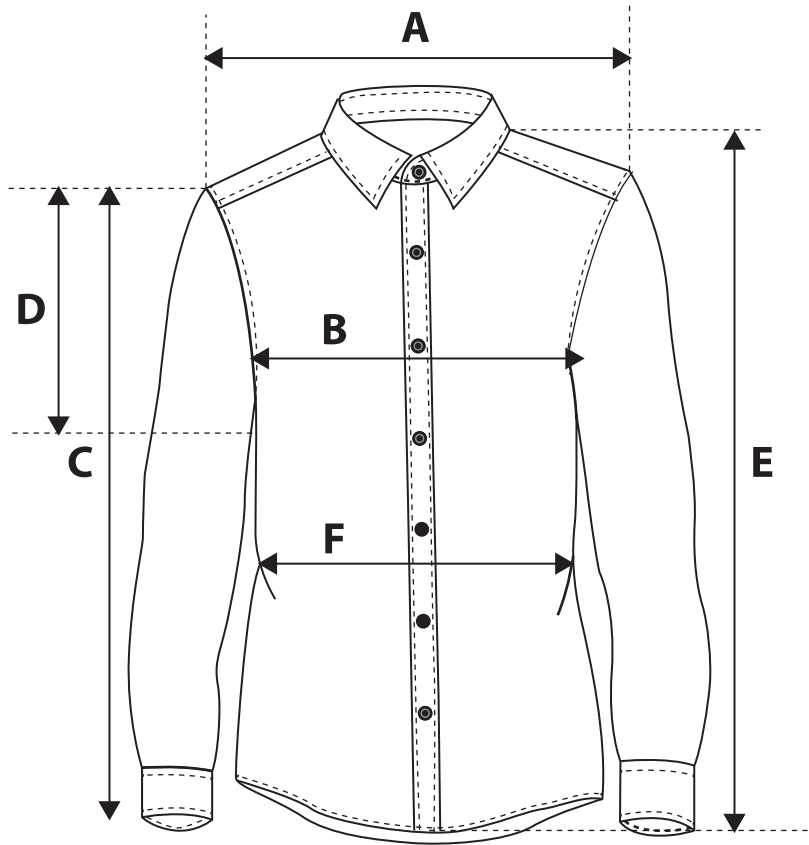

SLIM FIT								
	COLLAR SIZE	XS	S	M	L	XL	2XL	3XL
		14 1/2	15	15 1/2	16	16 1/2	17	17 1/2
A	SHOULDER	15 1/2	16 1/4	17	17 3/4	18 1/2	19 1/4	20
B	CHEST	37 1/2	39 1/2	41 1/2	43 1/2	45 1/2	47 1/2	49 1/2
C	SLEEVE LENGTH (FULL)	24 1/4	24 3/4	25 1/4	25 3/4	26 1/4	26 3/4	27 1/4
D	SLEEVE LENGTH (SHORT)	8 7/8	9 1/4	9 5/8	10	10 1/2	11	11 3/8
E	FULL LENGTH	29 1/2	30	30 1/2	31	32	33	34
F	WAIST	35 3/4	37 3/4	39 3/4	41 3/4	43 3/4	45 3/4	47 3/4

### SMART FIT

		XS	S	M	L	XL	2XL	3XL
	COLLAR SIZE	14 1/2	15	15 1/2	16	16 1/2	17	17 1/2
A	SHOULDER	16 1/8	17	17 7/8	18 3/4	19 1/2	20 1/4	21 3/8
B	CHEST	40	41 3/4	43 1/2	46	48 1/4	50 1/4	52 1/4
C	SLEEVE LENGTH (FULL)	23 1/2	24	24 1/2	25	25 1/2	26	26 1/2
D	SLEEVE LENGTH (SHORT)	8 7/8	9 1/4	9 5/8	10	10 1/2	11	11 3/8
E	FULL LENGTH	28 3/4	29 1/4	29 3/4	30 3/4	31 3/4	33	33 1/2
F	WAIST	37 1/4	39	40 3/4	43 1/4	45 1/2	47 1/2	49 1/2

### REGULAR FIT

	COLLAR SIZE	XS 14 1/2	S 15	M 15 1/2	L 16	XL 16 1/2	2XL 17	3XL 17 1/2
A	SHOULDER	17	17 3/4	18 1/2	19 1/4	20	20 3/4	21 1/2
B	CHEST	40	42	44	46	48	50	52
C	SLEEVE LENGTH (FULL)	22 3/4	23 1/4	23 3/4	24 1/4	24 3/4	25 1/4	25 3/4
D	SLEEVE LENGTH (SHORT)	8 7/8	9 1/4	9 5/8	10	10 1/2	11	11 3/8
E	FULL LENGTH	29 1/2	30	30 1/2	31 1/2	32 1/2	33 1/2	34
F	WAIST	39	41	43	45	47	49	51